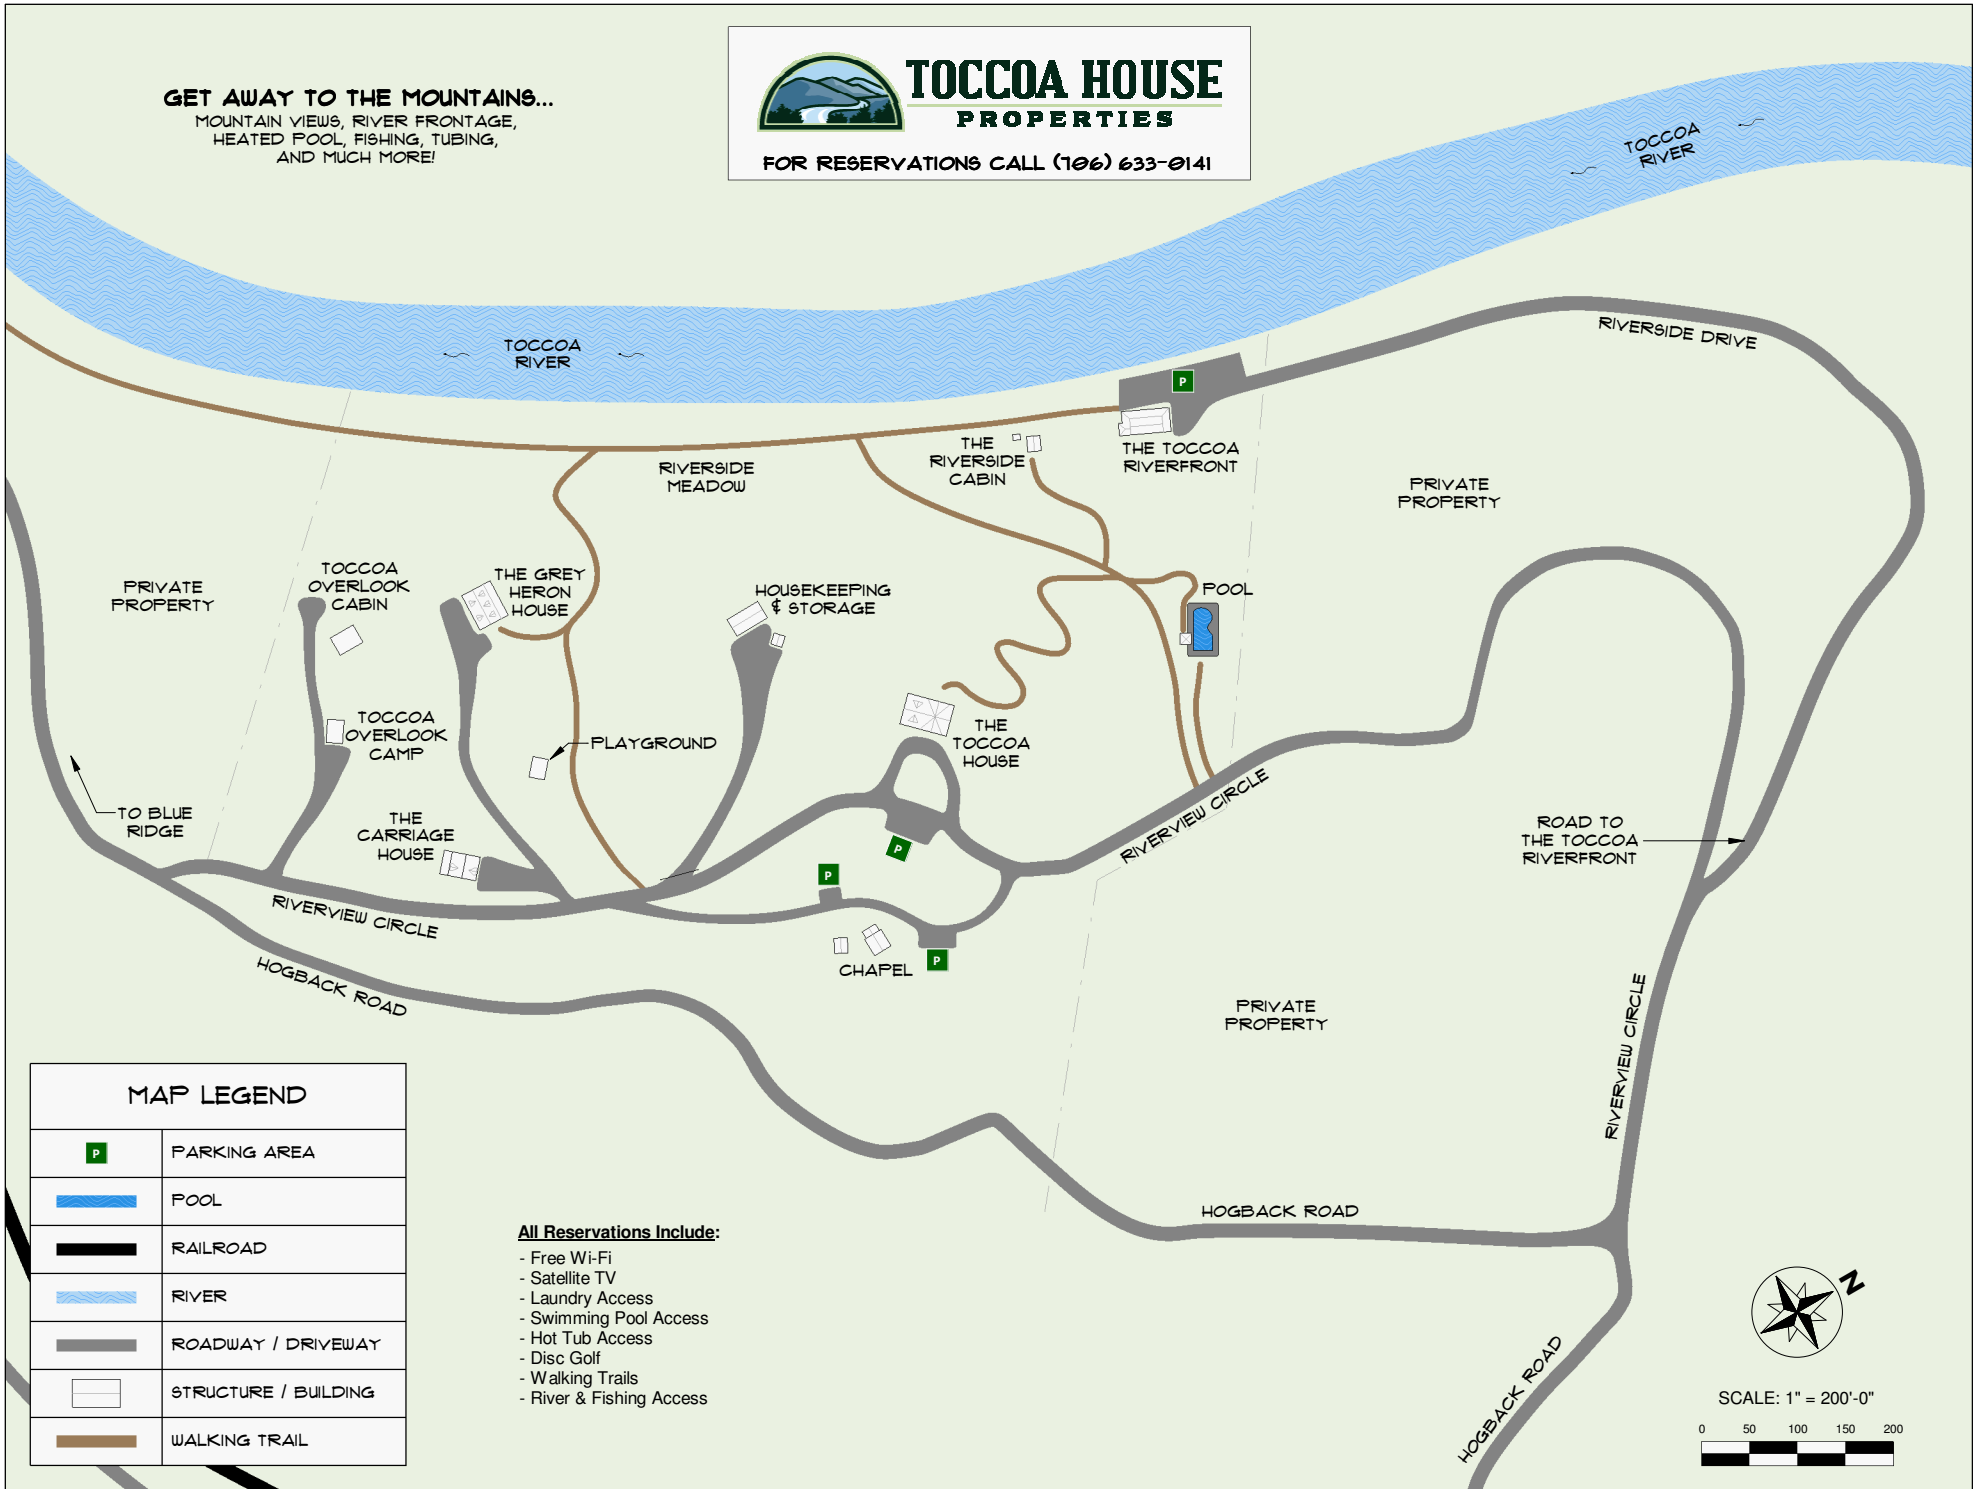

**GET AWAY TO THE MOUNTAINS...**  
 MOUNTAIN VIEWS, RIVER FRONTAGE,  
 HEATED POOL, FISHING, TUBING,  
 AND MUCH MORE!

**TOCCOA HOUSE  
 PROPERTIES**

FOR RESERVATIONS CALL (106) 633-0141

MAP LEGEND	
	PARKING AREA
	POOL
	RAILROAD
	RIVER
	ROADWAY / DRIVEWAY
	STRUCTURE / BUILDING
	WALKING TRAIL

**All Reservations Include:**

- Free Wi-Fi
- Satellite TV
- Laundry Access
- Swimming Pool Access
- Hot Tub Access
- Disc Golf
- Walking Trails
- River & Fishing Access

SCALE: 1" = 200'-0"

**MAP LEGEND**

	PARKING AREA
	POOL
	RAILROAD
	RIVER
	ROADWAY / DRIVEWAY
	STRUCTURE / BUILDING
	WALKING TRAIL

**TOCCOA HOUSE PROPERTIES**

FOR RESERVATIONS CALL (706) 633-0141